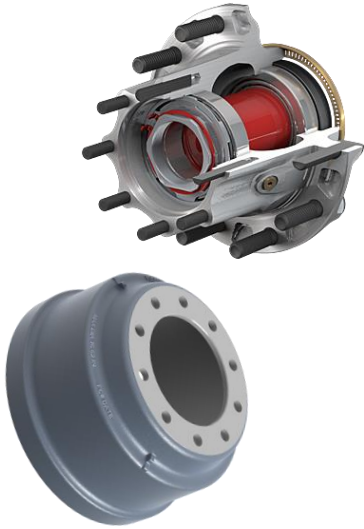

Pacific Truck

Spring Into 2018

Get Special Pricing on 100 Different Brake and Wheel End Parts Now at Pacific Truck

CAMSHAFTS

PART NUMBER	DESCRIPTION	Feature Price
AR0130L	1.5X10X23.50 LH (E5520)	\$21.50
AR0131R	1.5X10X23.50 RH (E5521)	\$21.50
AR0172L	1.5x28x23.50 LH (E9735)	\$25.49
AR0173R	1.5X28X23.50 RH (E9736)	\$25.49
AR2032L	1.5X28X11.031 LH (S-24636-1L)	\$22.35
AR2033R	1.5X28X11.031RH (S-24636-1R)	\$22.35
AR2034L	1.5X10X11.031 LH (S-23857-1L)	\$23.96
AR2035R	1.5X10X11.031 RH (S-23857-1R)	\$23.96
ARCK410	TRAILER CAM KIT (E2287)	\$7.79
ARCK425	DRIVE AXLE CAM KIT (E3993B)	\$6.98
ARCK444	TRAILER CAM KIT (E11910)	\$27.83
ARCK448	INTRAXX CAM TUBE KIT (S-28890)	\$17.80

Spring Into 2018

HUBS & DRUMS

PART NUMBER	DESCRIPTION	Feature Price
60000-018	KIC 3600AX EQUIVALENT DRUM	\$71.25
DU60793	ARMADA WEBB DRUM 3600AX EQUIVALENT DRUM	\$77.25
10082252B	CONMET CAST TRAILER HUB TN STYLE WITH ABS RING	\$131.10
HUB-01025LT	KIC CAST TRAILER HUB TN STYLE WITH ABS RING	\$129.95
10-00106-101	WALTHER CAST TRAILER HUB TN STYLE WITH ABS RING	\$134.50
10-00114-001	DURA-LITE TRAILER HUB WITHOUT ABS	\$144.55
10-00114-101	DURA-LITE TRAILER HUB WITH ABS	\$154.15
10082217	CONMET ALUMINUM PRE SET DRIVE AXLE HUB	\$329.50
10082225B	CONMET ALUMINUM PRE SET TRAILER HUB	\$264.95
80000-018	KIC TRIDENT COMPOSITE DRUM 16.5X7	\$147.50